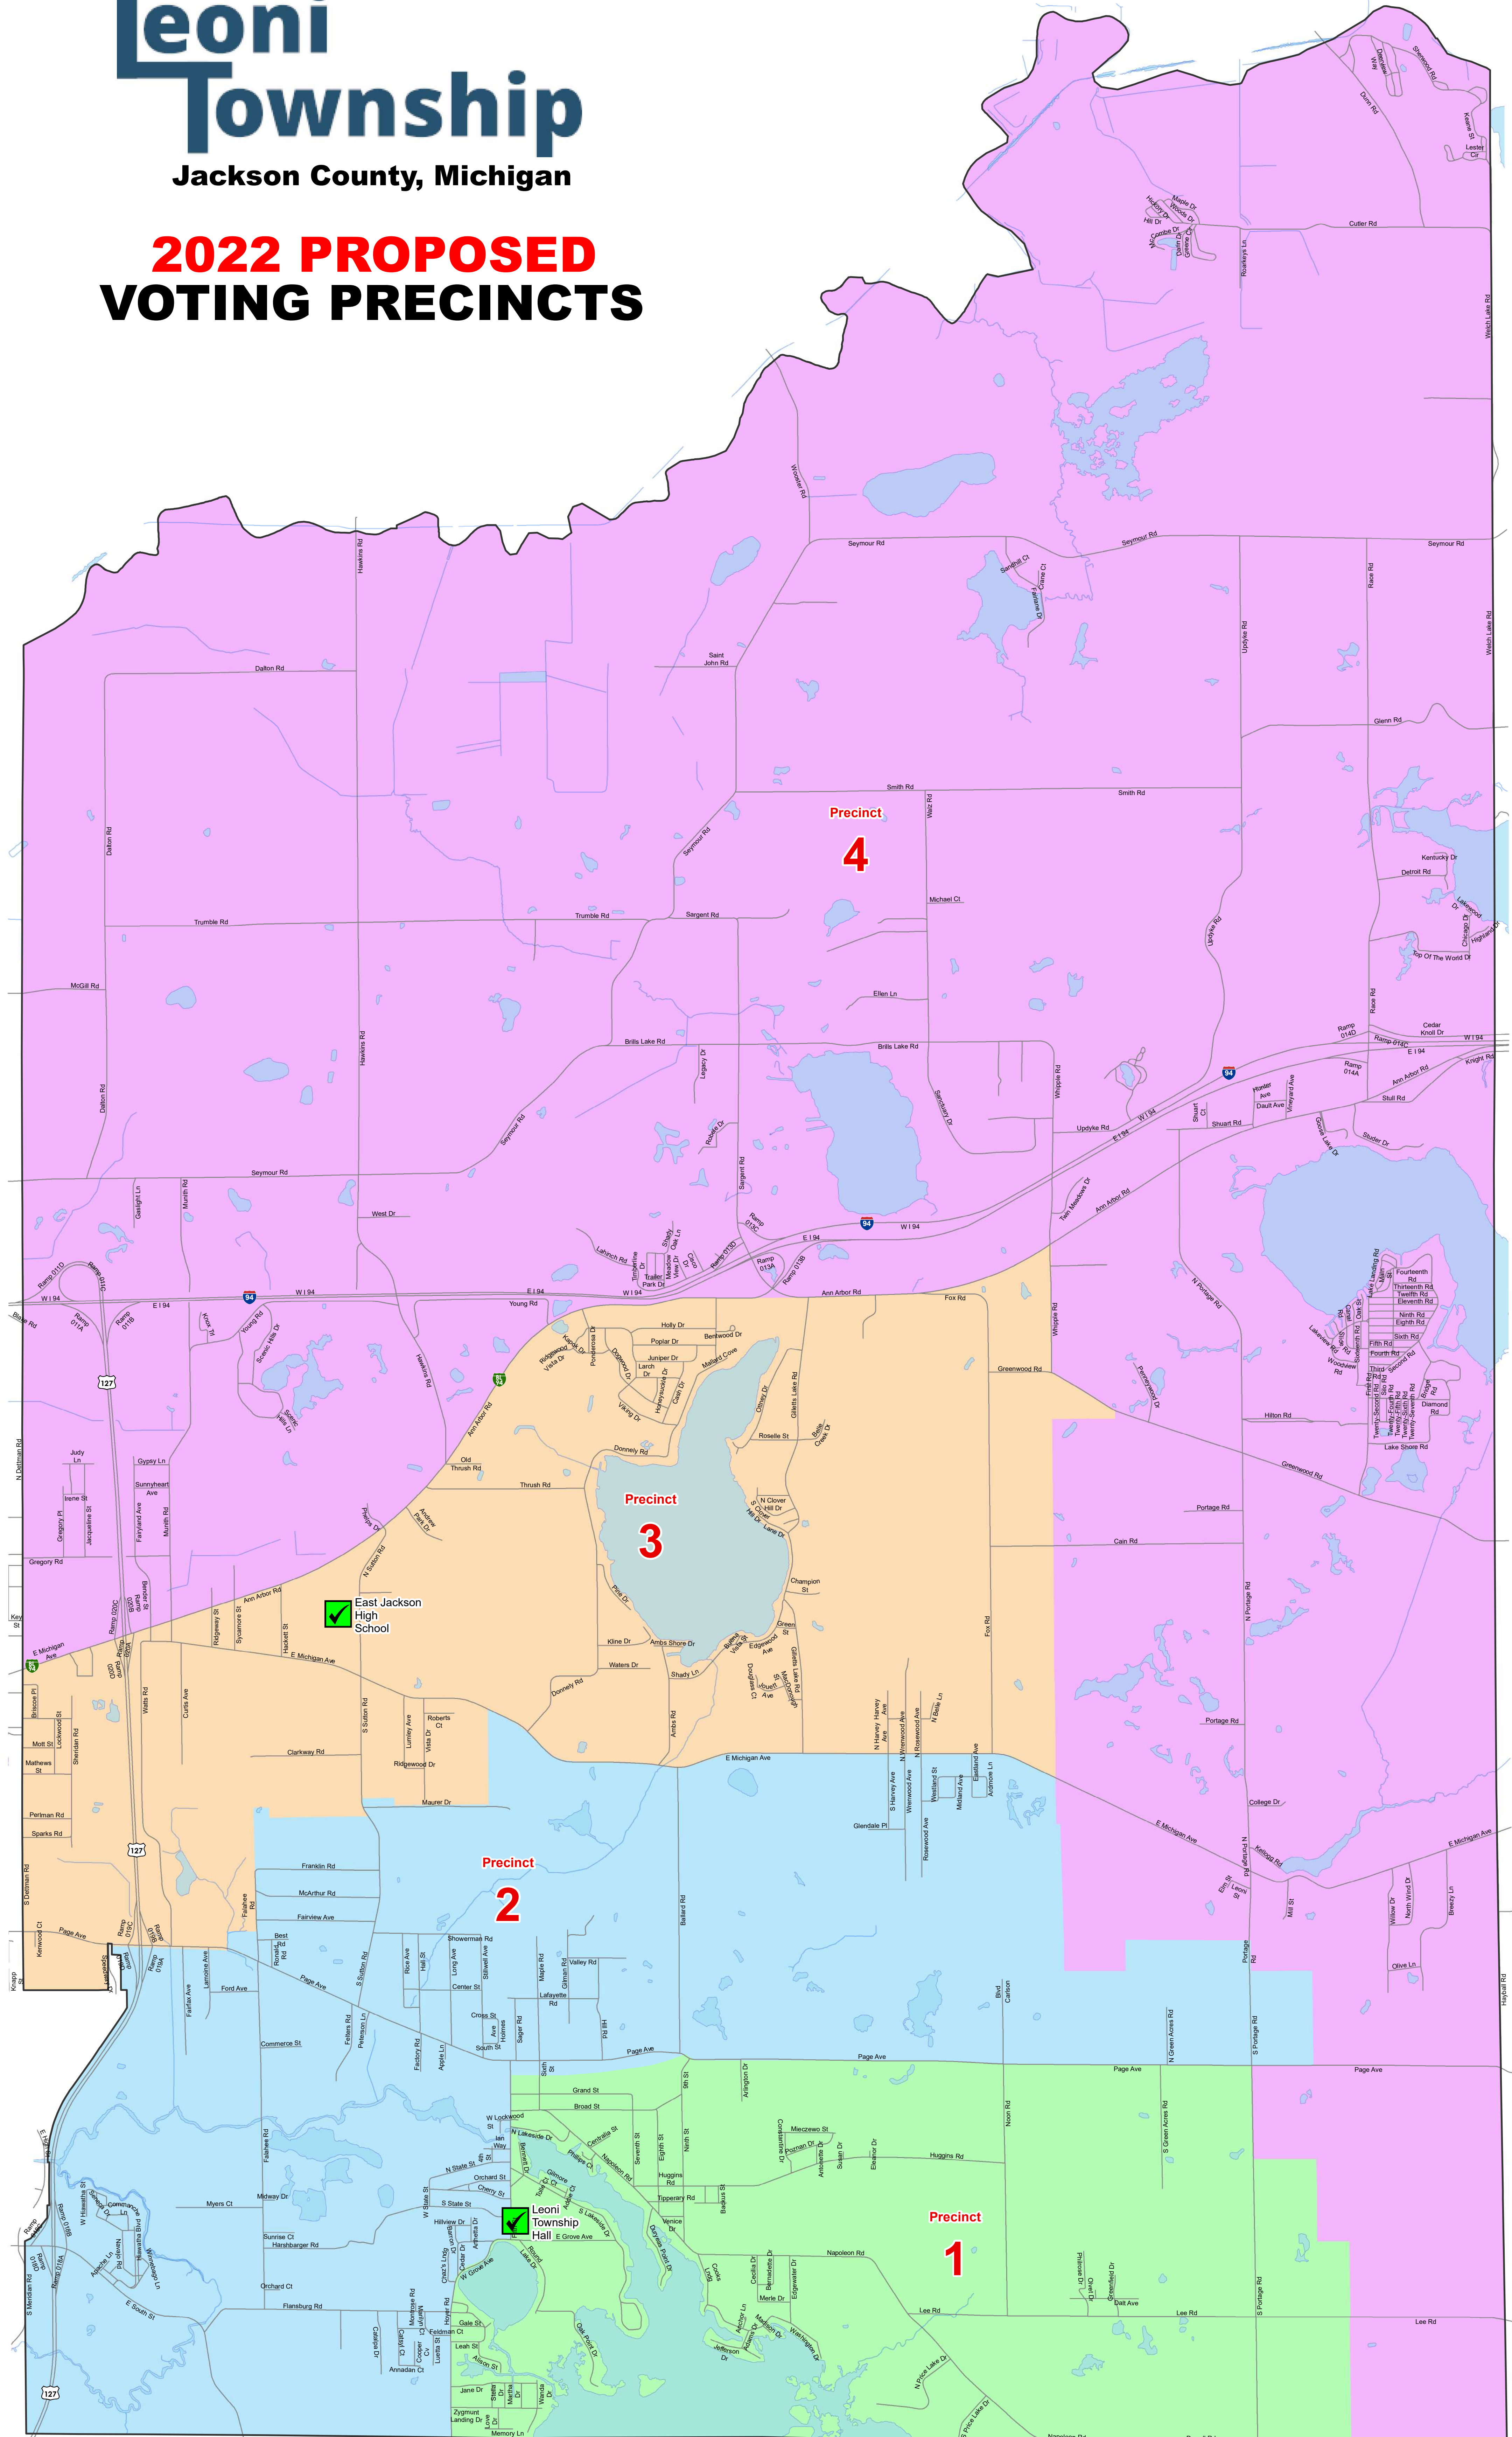

# Leoni Township

Jackson County, Michigan

## 2022 PROPOSED VOTING PRECINCTS

-  **Polling Locations**
- Voting Precincts**
-  Precinct 1
-  Precinct 2
-  Precinct 3
-  Precinct 4

### Precinct Voting Locations

Precinct 1 & 2: Leoni Township Hall  
913 Fifth St  
Precinct 3 & 4: East Jackson High School  
1566 N Sutton Rd